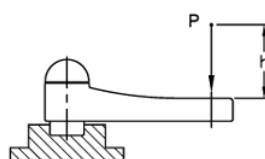

Article number: 23052102515

Description: E+G Crank handle
EKH.125-A14-C5, light-blue cap

Measures

$$L[J] = P[N] \cdot h[m]$$

$$C[N \cdot m] = F[N] \cdot b[m]$$

C (N m) = 350	L = 161.5
d = 35.0	L (J) = 45
d1 = 28	l1 = 14
d3 = 26.5	l2 = 40
d H7 = 14	l3 = 18
H = 86	m = M8
H1 = 104.5	R = 126
l = 62.0	