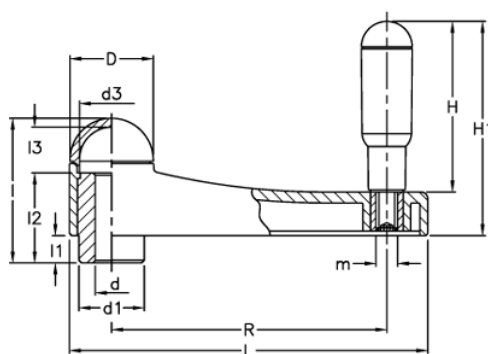

Article number: 23052102515

Description: E+G Crank handle
EKH.125-A14-C5, light-blue cap

Measures

$$L[J] = P[N] \cdot h[m]$$

$$C[N \cdot m] = F[N] \cdot b[m]$$

C (N m) = 350	L = 161.5
d = 35.0	L (J) = 45
d1 = 28	l1 = 14
d3 = 26.5	l2 = 40
d H7 = 14	l3 = 18
H = 86	m = M8
H1 = 104.5	R = 126
l = 62.0	