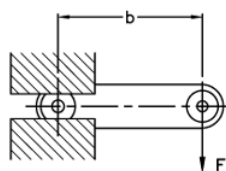

Article number: 23052102515

Description: E+G Crank handle
EKH.125-A14-C5, light-blue cap

Measures

$$L[J] = P[N] \cdot h[m]$$

$$C[N \cdot m] = F[N] \cdot b[m]$$

C (N m) = 350	L = 161.5
d = 35.0	L (J) = 45
d1 = 28	l1 = 14
d3 = 26.5	l2 = 40
d H7 = 14	l3 = 18
H = 86	m = M8
H1 = 104.5	R = 126
l = 62.0	